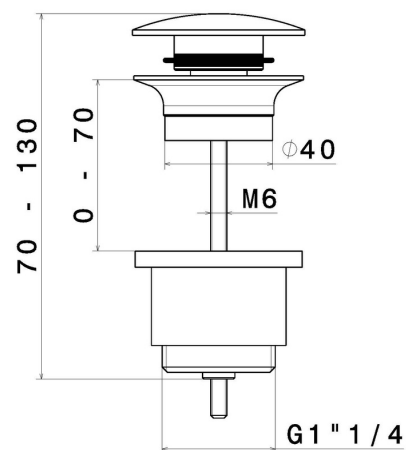

230.59.067

1"1/4 press-button and overflow drain - finish PVD Brushed Copper Bronze

PVD Brushed Copper Bronze

FEATURES

Material

Brass

Waste / Drain set

Press-button drain

TECHNICAL DRAWING

230.59.067

1"1/4 press-button and overflow drain - finish PVD Brushed Copper Bronze

AVAILABLE FINISHES

59.067

PVD Brushed Copper Bronze

01.014

finish Matt White