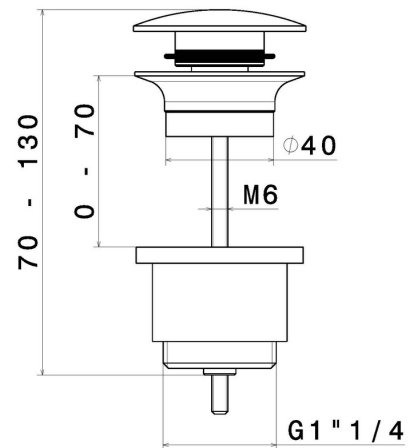

230.59.097

1"1/4 press-button and overflow drain - finish PVD Brushed Gold

FEATURES

Material

Brass

Waste / Drain set

Press-button drain

TECHNICAL DRAWING

230.59.097

1"1/4 press-button and overflow drain - finish PVD Brushed Gold

AVAILABLE FINISHES

59.097

PVD Brushed Gold

01.014

finish Matt White

01.093