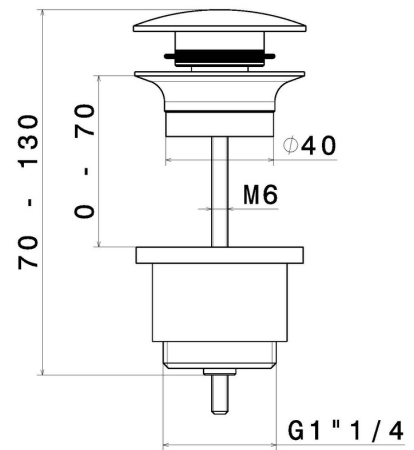

**230.59.098**

1"1/4 press-button and overflow drain - finish PVD Brushed Pale Gold

**FEATURES**

Material	<b>Brass</b>
Waste / Drain set	<b>Press-button drain</b>

**TECHNICAL DRAWING**

 **AR Preview**  
try it in your home

**More Details**  
on our [website](#)

**230.59.098**

1"1/4 press-button and overflow drain - finish PVD Brushed Pale Gold