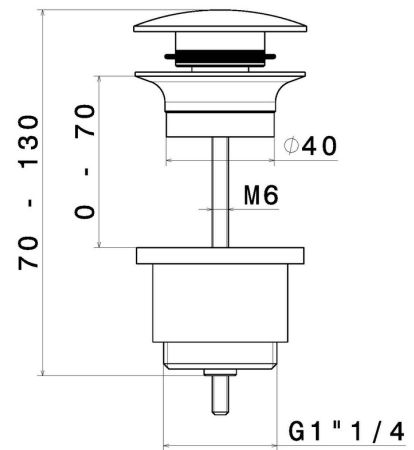

230.61.020

1"1/4 press-button and overflow drain - finish PVD Glossy Gold

PVD Glossy Gold

FEATURES

Material

Brass

Waste / Drain set

Press-button drain

TECHNICAL DRAWING

AR Preview
try it in your home

More Details
on our [website](#)

230.61.020

1"1/4 press-button and overflow drain - finish PVD Glossy Gold

AVAILABLE FINISHES

61.020

PVD Glossy Gold