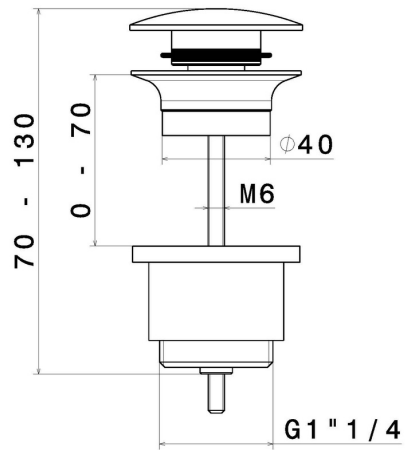

230.M0.071

1"1/4 press-button and overflow drain - finish Gold Satin

Gold Satin

FEATURES

Material

Brass

Waste / Drain set

Press-button drain

TECHNICAL DRAWING

AR Preview
try it in your home

More Details
on our [website](#)

230.M0.071

1"1/4 press-button and overflow drain - finish Gold Satin

AVAILABLE FINISHES

M0.071

Gold Satin