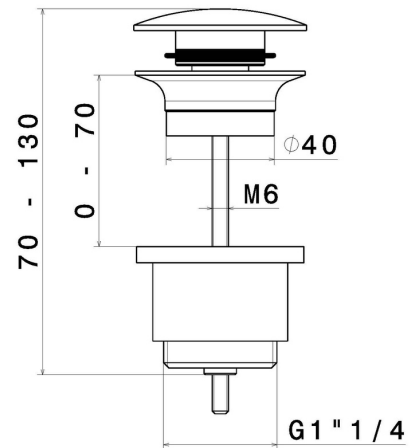

230.M0.072

1"1/4 press-button and overflow drain - finish Copper Satin

FEATURES

Material	Brass
Waste / Drain set	Press-button drain

TECHNICAL DRAWING

AR Preview
try it in your home

More Details
on our [website](#)

230.M0.072

1"1/4 press-button and overflow drain - finish Copper Satin

AVAILABLE FINISHES

M0.072

Copper Satin

01.014

finish Matt White

01.093