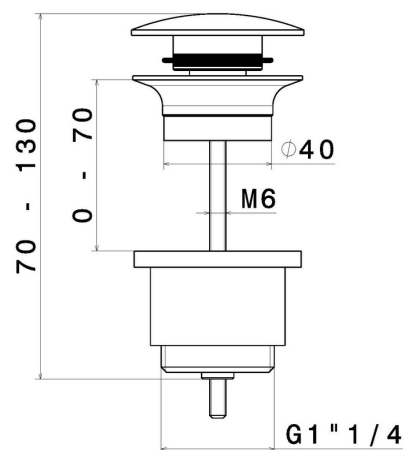

## 230.M0.075

1"1/4 press-button and overflow drain - finish Copper Glossy

### TECHNICAL DRAWING

---

**230.M0.075**

1"1/4 press-button and overflow drain - finish Copper Glossy

**AVAILABLE FINISHES**

---

**M0.075**

Copper Glossy