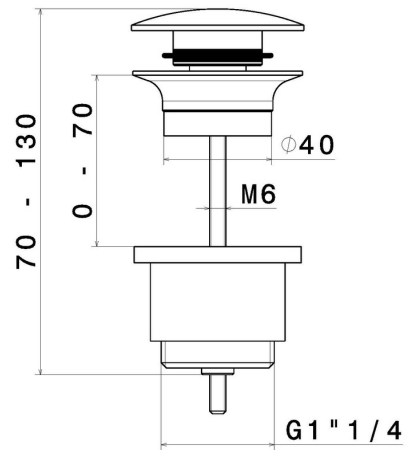

230.M0.077

1"1/4 press-button and overflow drain - finish Carbon Satin

FEATURES

Material

Brass

Waste / Drain set

Press-button drain

TECHNICAL DRAWING