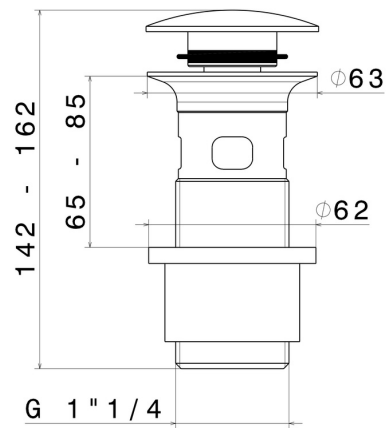

232.01.014

1"1/4 press-button and overflow drain - finish Matt White

FEATURES

Material

Brass

Waste / Drain set

Press-button drain

TECHNICAL DRAWING