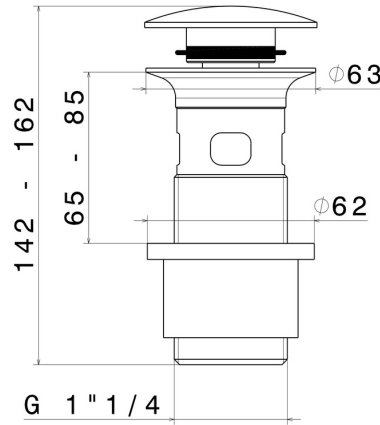

**232.01.093**

1"1/4 press-button and overflow drain - finish Matt Black

**FEATURES**

---

Material	<b>Brass</b>
Waste / Drain set	<b>Press-button drain</b>

**TECHNICAL DRAWING**

---

**232.01.093**