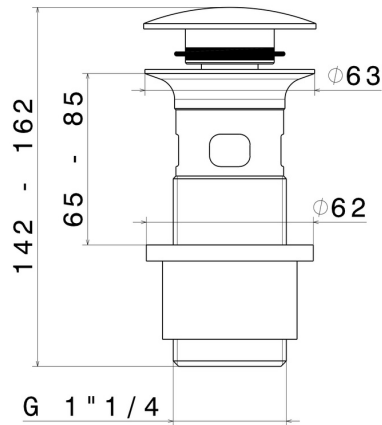

232.21.018

1"1/4 press-button and overflow drain - finish Chrome

FEATURES

Material	Brass
Waste / Drain set	Press-button drain

TECHNICAL DRAWING

232.21.018

1"1/4 press-button and overflow drain - finish Chrome