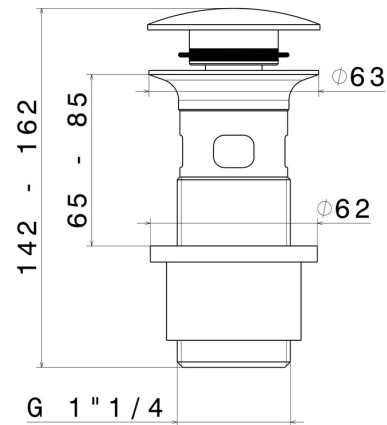

**232.47.083**

1"1/4 press-button and overflow drain - finish Groove Bronze

Groove Bronze

**FEATURES**

---

Material

**Brass**

Waste / Drain set

**Press-button drain**

**TECHNICAL DRAWING**

---

**232.47.083**

1"1/4 press-button and overflow drain - finish Groove Bronze