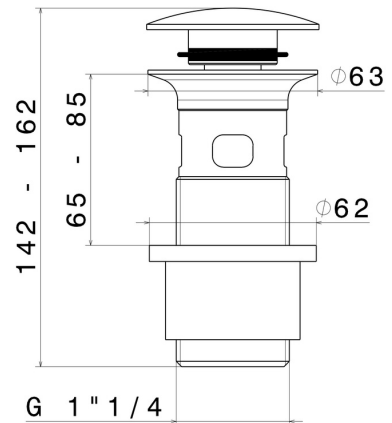

232.58.061

1"1/4 press-button and overflow drain - finish PVD Copper Bronze

FEATURES

Material

Brass

Waste / Drain set

Press-button drain

TECHNICAL DRAWING

232.58.061

1"1/4 press-button and overflow drain - finish PVD Copper Bronze

AVAILABLE FINISHES

58.061

PVD Copper Bronze

01.014

finish Matt White

01.093