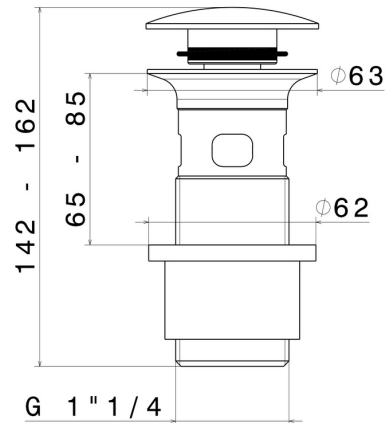

232.58.063

1"1/4 press-button and overflow drain - finish PVD Gun Metal

FEATURES

Material

Brass

Waste / Drain set

Press-button drain

TECHNICAL DRAWING

232.58.063

1"1/4 press-button and overflow drain - finish PVD Gun Metal

AVAILABLE FINISHES

58.063

PVD Gun Metal

01.014

finish Matt White

01.093