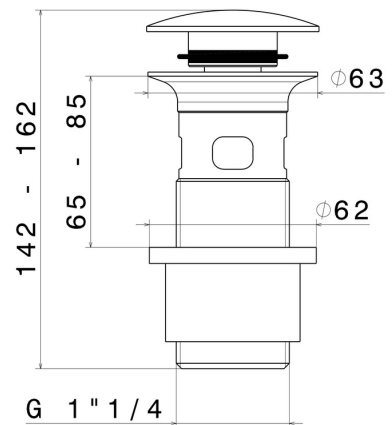

232.59.064

1"1/4 press-button and overflow drain - finish PVD Brushed Gun Metal

FEATURES

Material

Brass

Waste / Drain set

Press-button drain

TECHNICAL DRAWING

232.59.064

1"1/4 press-button and overflow drain - finish PVD Brushed Gun Metal

AVAILABLE FINISHES

59.064

PVD Brushed Gun Metal

01.014

finish Matt White

01.093