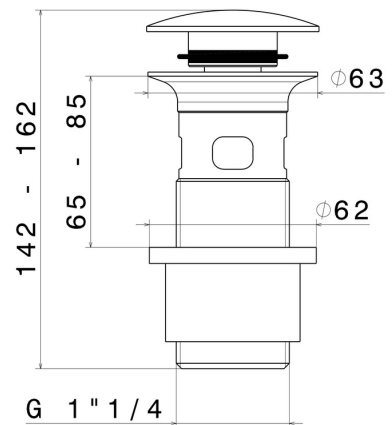

**232.59.066**

1"1/4 press-button and overflow drain - finish PVD Brushed steel

**FEATURES**

---

Material

**Brass**

Waste / Drain set

**Press-button drain**

**TECHNICAL DRAWING**

---

**232.59.066**

1"1/4 press-button and overflow drain - finish PVD Brushed steel