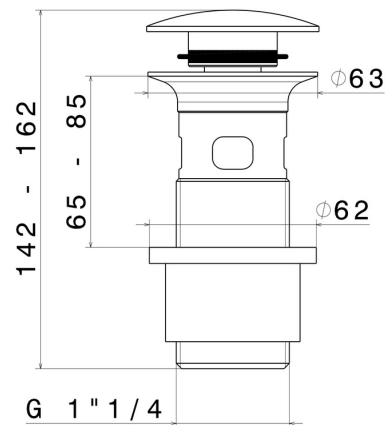

232.59.067

1"1/4 press-button and overflow drain - finish PVD Brushed Copper Bronze

FEATURES

Material	Brass
Waste / Drain set	Press-button drain

TECHNICAL DRAWING

232.59.067

1"1/4 press-button and overflow drain - finish PVD Brushed Copper Bronze