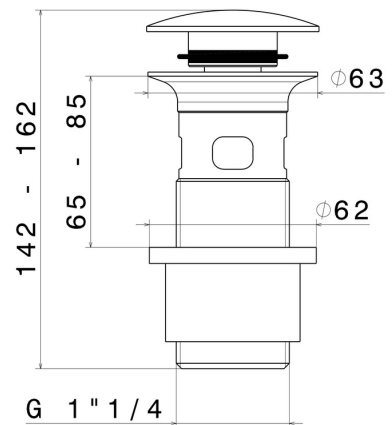

**232.59.097**

1"1/4 press-button and overflow drain - finish PVD Brushed Gold

**FEATURES**

---

Material

**Brass**

Waste / Drain set

**Press-button drain**

**TECHNICAL DRAWING**

---

**232.59.097**

1"1/4 press-button and overflow drain - finish PVD Brushed Gold

**AVAILABLE FINISHES**

---

**59.097**

PVD Brushed Gold