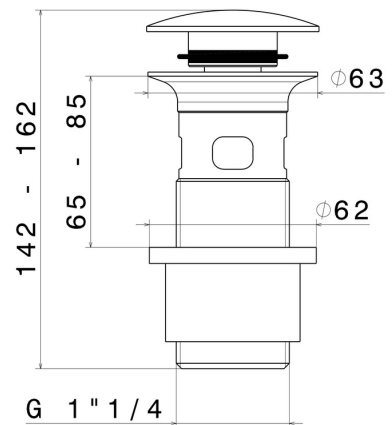

232.59.098

1"1/4 press-button and overflow drain - finish PVD Brushed Pale Gold

FEATURES

Material

Brass

Waste / Drain set

Press-button drain

TECHNICAL DRAWING

232.59.098

1"1/4 press-button and overflow drain - finish PVD Brushed Pale Gold

AVAILABLE FINISHES

59.098

PVD Brushed Pale Gold

01.014

finish Matt White

01.093