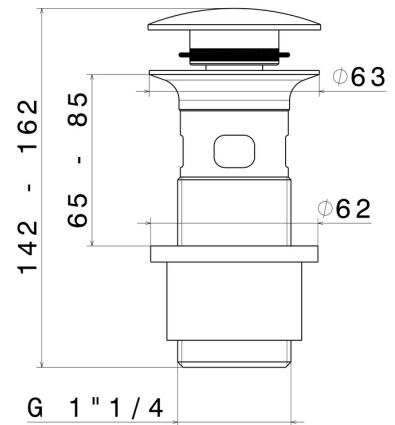

232.61.020

1"1/4 press-button and overflow drain - finish PVD Glossy Gold

PVD Glossy Gold

FEATURES

Material

Brass

Waste / Drain set

Press-button drain

TECHNICAL DRAWING

232.61.020

1"1/4 press-button and overflow drain - finish PVD Glossy Gold

AVAILABLE FINISHES

61.020

PVD Glossy Gold

01.014

finish Matt White