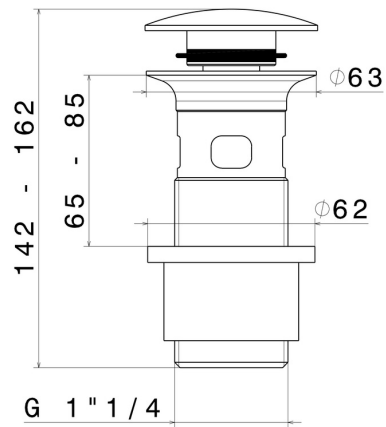

**232.M0.071**

1"1/4 press-button and overflow drain - finish Gold Satin

**FEATURES**

---

Material	<b>Brass</b>
Waste / Drain set	<b>Press-button drain</b>

**TECHNICAL DRAWING**

---

**232.M0.071**

1"1/4 press-button and overflow drain - finish Gold Satin