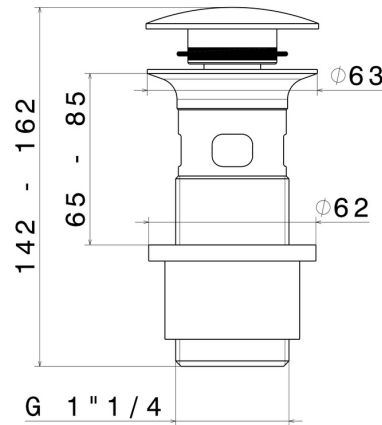

232.M0.072

1"1/4 press-button and overflow drain - finish Copper Satin

FEATURES

Material	Brass
Waste / Drain set	Press-button drain

TECHNICAL DRAWING

232.M0.072

1"1/4 press-button and overflow drain - finish Copper Satin