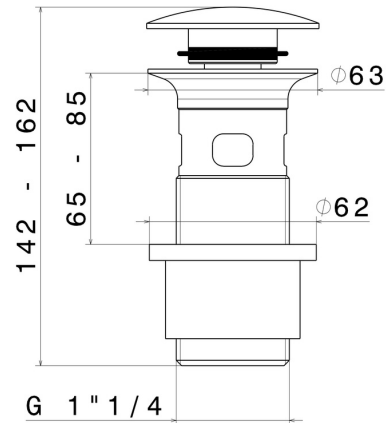

232.M0.075

1"1/4 press-button and overflow drain - finish Copper Glossy

FEATURES

Material

Brass

Waste / Drain set

Press-button drain

TECHNICAL DRAWING

232.M0.075

1"1/4 press-button and overflow drain - finish Copper Glossy

AVAILABLE FINISHES

M0.075

Copper Glossy

01.014

finish Matt White

01.093