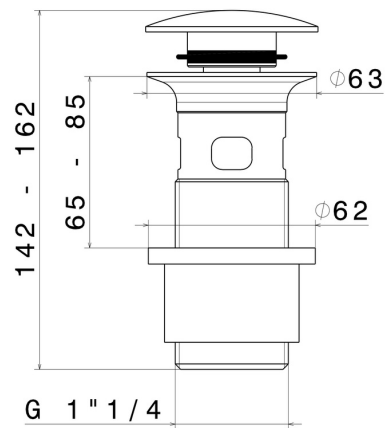

232.M0.077

1"1/4 press-button and overflow drain - finish Carbon Satin

FEATURES

Material	Brass
Waste / Drain set	Press-button drain

TECHNICAL DRAWING

232.M0.077

1"1/4 press-button and overflow drain - finish Carbon Satin