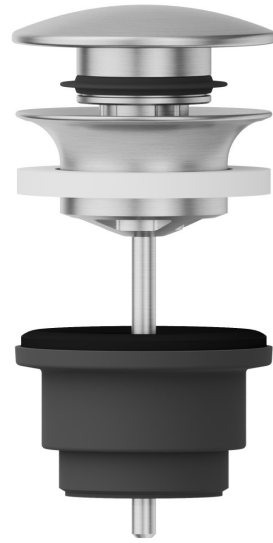

24679.50.050

1"1/4 press-button and overflow drain. ABS drain body - finish
Stainless Steel

FEATURES

Waste / Drain set

Press-button drain

TECHNICAL DRAWING

AR Preview
try it in your home

More Details
on our [website](#)

24679.50.050

1"1/4 press-button and overflow drain. ABS drain body - finish Stainless Steel

AVAILABLE FINISHES

50.050

Stainless Steel

AR Preview
try it in your home

More Details
on our website