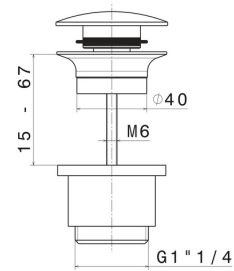

24679.50.050

1"1/4 press-button and overflow drain. ABS drain body - finish
Stainless Steel

FEATURES

Waste / Drain set

Press-button drain

TECHNICAL DRAWING

AR Preview
try it in your home

More Details
on our [website](#)

24679.50.050

1"1/4 press-button and overflow drain. ABS drain body - finish Stainless Steel

AVAILABLE FINISHES

50.050

Stainless Steel

AR Preview
try it in your home

More Details
on our website