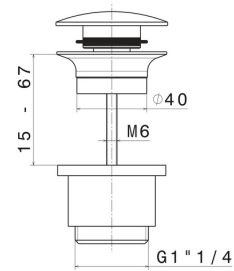

**24686.50.050**

1"1/4 press-button and overflow drain, with kit for "free drain" function. Stainless steel drain body - finish Stainless Steel

**FEATURES**

---

Waste / Drain set

**Press-button drain**

**TECHNICAL DRAWING**

---

**24686.50.050**

1"1/4 press-button and overflow drain, with kit for "free drain" function. Stainless steel drain body - finish Stainless Steel