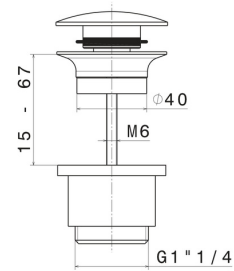

24686.59.064

1"1/4 press-button and overflow drain, with kit for "free drain" function. Stainless steel drain body - finish PVD Brushed Gun Metal

PVD Brushed Gun Metal

FEATURES

Waste / Drain set

Press-button drain

TECHNICAL DRAWING

24686.59.064

1"1/4 press-button and overflow drain, with kit for "free drain" function. Stainless steel drain body - finish PVD Brushed Gun Metal

AVAILABLE FINISHES

59.064

PVD Brushed Gun Metal