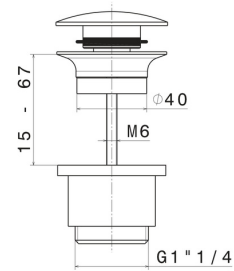

24686.59.067

1"1/4 press-button and overflow drain, with kit for "free drain" function. Stainless steel drain body - finish PVD Brushed Copper Bronze

PVD Brushed Copper Bronze

FEATURES

Waste / Drain set

Press-button drain

TECHNICAL DRAWING

24686.59.067

1"1/4 press-button and overflow drain, with kit for "free drain" function. Stainless steel drain body - finish PVD Brushed Copper Bronze

AVAILABLE FINISHES

59.067

PVD Brushed Copper Bronze