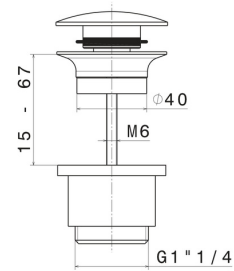

**24686.59.097**

1"1/4 press-button and overflow drain, with kit for "free drain" function. Stainless steel drain body - finish PVD Brushed Gold

PVD Brushed Gold

**FEATURES**

---

Waste / Drain set

**Press-button drain**

**TECHNICAL DRAWING**

---

**24686.59.097**

1"1/4 press-button and overflow drain, with kit for "free drain" function. Stainless steel drain body - finish PVD Brushed Gold