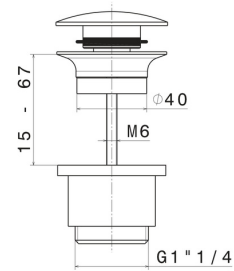

**24686.59.098**

1"1/4 press-button and overflow drain, with kit for "free drain" function. Stainless steel drain body - finish PVD Brushed Pale Gold

PVD Brushed Pale Gold

**FEATURES**

---

Waste / Drain set

**Press-button drain**

**TECHNICAL DRAWING**

---

**24686.59.098**

1"1/4 press-button and overflow drain, with kit for "free drain" function. Stainless steel drain body - finish PVD Brushed Pale Gold