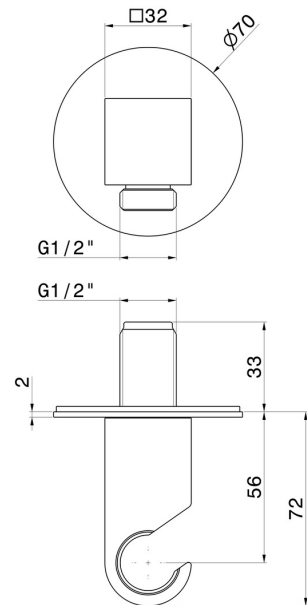

68498.01.093

1/2" wall union with fixed shower holder. Ø70mm - finish Matt Black

FEATURES

Material	Brass
Installation	Wall mounted

TECHNICAL DRAWING

68498.01.093

1/2" wall union with fixed shower holder. Ø70mm - finish Matt Black