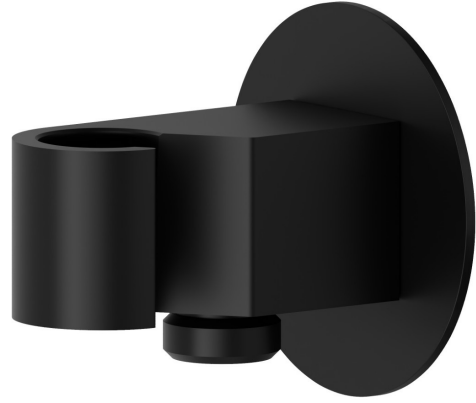

68498.01.093

1/2" wall union with fixed shower holder. Ø70mm - finish Matt Black

FEATURES

Material	Brass
Installation	Wall mounted

TECHNICAL DRAWING

68498.01.093

1/2" wall union with fixed shower holder. Ø70mm - finish Matt Black

AVAILABLE FINISHES

01.093

Matt Black

21.018

finish Chrome

58.061

finish PVD Copper Bronze

59.064