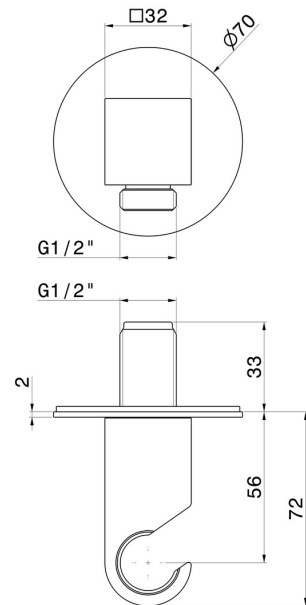

**68498.21.018**

1/2" wall union with fixed shower holder. Ø70mm - finish  
Chrome

**FEATURES**

Material	<b>Brass</b>
Installation	<b>Wall mounted</b>

**TECHNICAL DRAWING**

**68498.21.018**

1/2" wall union with fixed shower holder. Ø70mm - finish Chrome