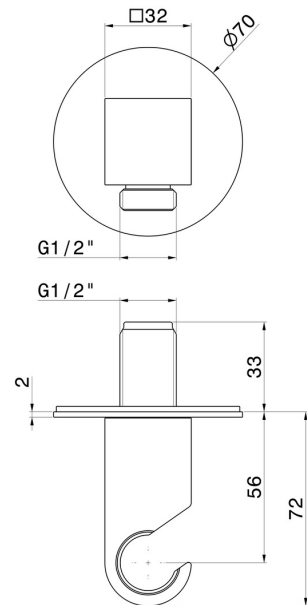

68498.58.061

1/2" wall union with fixed shower holder. Ø70mm - finish PVD Copper Bronze

FEATURES

Material	Brass
Installation	Wall mounted

TECHNICAL DRAWING

68498.58.061

1/2" wall union with fixed shower holder. Ø70mm - finish PVD Copper Bronze