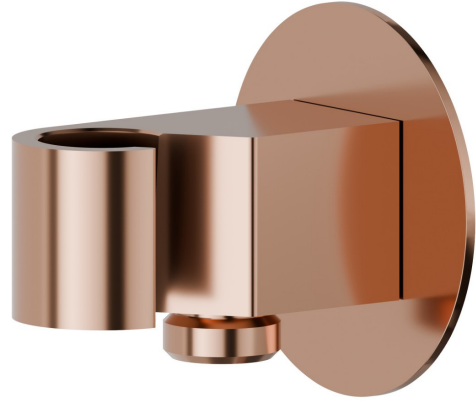

68498.58.061

1/2" wall union with fixed shower holder. Ø70mm - finish PVD Copper Bronze

FEATURES

Material	Brass
Installation	Wall mounted

TECHNICAL DRAWING

68498.58.061

1/2" wall union with fixed shower holder. Ø70mm - finish PVD Copper Bronze

AVAILABLE FINISHES

58.061

PVD Copper Bronze

01.093

finish Matt Black

21.018

finish Chrome

59.064

finish PVD Brushed Gun Metal

59.066

finish PVD Brushed steel

61.020

finish PVD Glossy Gold

M0.070

finish Titanium Satin

M0.071

finish Gold Satin

M0.072

finish Copper Satin

M0.075

finish Copper Glossy