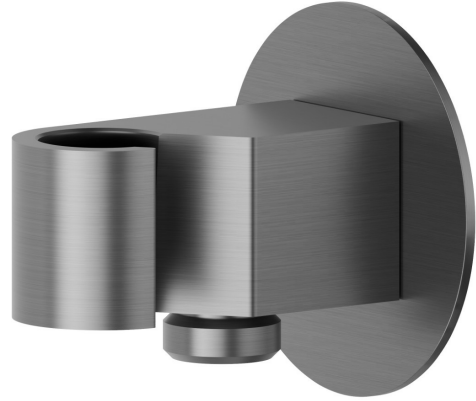

68498.59.064

1/2" wall union with fixed shower holder. Ø70mm - finish PVD Brushed Gun Metal

FEATURES

| | |
|--------------|---------------------|
| Material | Brass |
| Installation | Wall mounted |

TECHNICAL DRAWING

68498.59.064

1/2" wall union with fixed shower holder. Ø70mm - finish PVD Brushed Gun Metal

AVAILABLE FINISHES

59.064

PVD Brushed Gun Metal

01.093

finish Matt Black

21.018

finish Chrome

58.061

finish PVD Copper Bronze

59.066

finish PVD Brushed steel

61.020

finish PVD Glossy Gold

M0.070