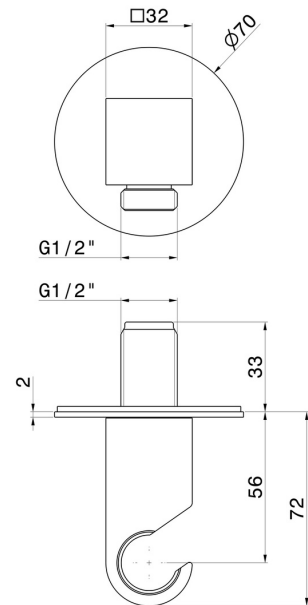

68498.59.064

1/2" wall union with fixed shower holder. Ø70mm - finish PVD Brushed Gun Metal

FEATURES

| | |
|--------------|---------------------|
| Material | Brass |
| Installation | Wall mounted |

TECHNICAL DRAWING

68498.59.064

1/2" wall union with fixed shower holder. Ø70mm - finish PVD Brushed Gun Metal

AVAILABLE FINISHES

59.064

PVD Brushed Gun Metal

01.093

finish Matt Black

21.018