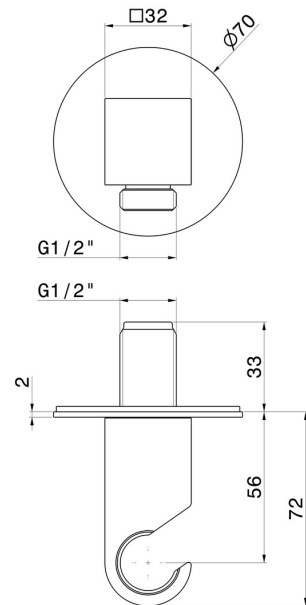

**68498.59.066**

1/2" wall union with fixed shower holder. Ø70mm - finish PVD  
Brushed steel

**FEATURES**

---

Material	<b>Brass</b>
Installation	<b>Wall mounted</b>

**TECHNICAL DRAWING**

---

**68498.59.066**

1/2" wall union with fixed shower holder. Ø70mm - finish PVD Brushed steel