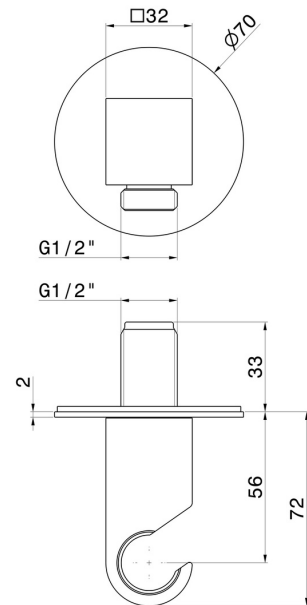

68498.61.020

1/2" wall union with fixed shower holder. Ø70mm - finish PVD Glossy Gold

FEATURES

Material	Brass
Installation	Wall mounted

TECHNICAL DRAWING

68498.61.020

1/2" wall union with fixed shower holder. Ø70mm - finish PVD Glossy Gold