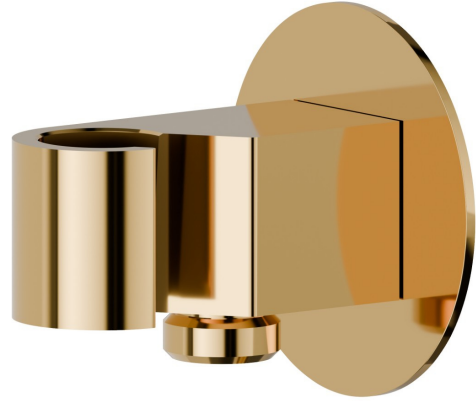

68498.61.020

1/2" wall union with fixed shower holder. Ø70mm - finish PVD Glossy Gold

FEATURES

Material	Brass
Installation	Wall mounted

TECHNICAL DRAWING

68498.61.020

1/2" wall union with fixed shower holder. Ø70mm - finish PVD Glossy Gold

AVAILABLE FINISHES

61.020

PVD Glossy Gold

01.093

finish Matt Black

21.018

finish Chrome

58.061

finish PVD Copper Bronze

59.064

finish PVD Brushed Gun Metal

59.066

finish PVD Brushed steel

M0.070

finish Titanium Satin

M0.071

finish Gold Satin

M0.072

finish Copper Satin

M0.075

finish Copper Glossy