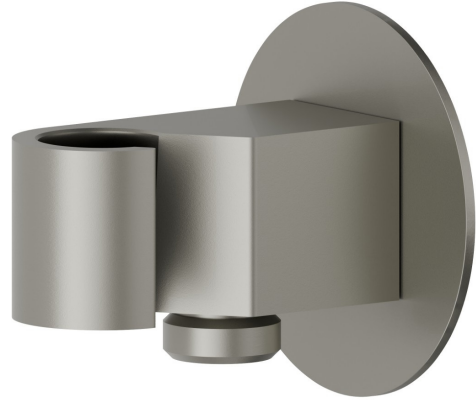

**68498.M0.070**

1/2" wall union with fixed shower holder. Ø70mm - finish  
Titanium Satin

**FEATURES**

Material	<b>Brass</b>
Installation	<b>Wall mounted</b>

**TECHNICAL DRAWING**

**68498.M0.070**

1/2" wall union with fixed shower holder. Ø70mm - finish Titanium Satin

## AVAILABLE FINISHES

---

**M0.070**

Titanium Satin

**01.093**

finish Matt Black

**21.018**

finish Chrome

**58.061**

finish PVD Copper Bronze

**59.064**

finish PVD Brushed Gun Metal

**59.066**

finish PVD Brushed steel

**61.020**

finish PVD Glossy Gold