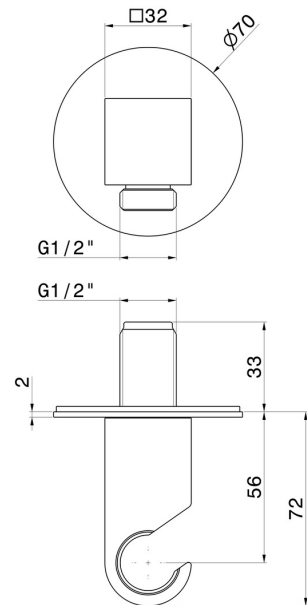

**68498.M0.070**

1/2" wall union with fixed shower holder. Ø70mm - finish  
Titanium Satin

**FEATURES**

Material	<b>Brass</b>
Installation	<b>Wall mounted</b>

**TECHNICAL DRAWING**

**68498.M0.070**

1/2" wall union with fixed shower holder. Ø70mm - finish Titanium Satin