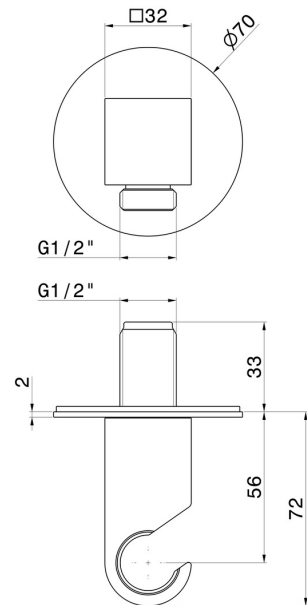

**68498.M0.071**

1/2" wall union with fixed shower holder. Ø70mm - finish Gold Satin

**FEATURES**

|              |                     |
|--------------|---------------------|
| Material     | <b>Brass</b>        |
| Installation | <b>Wall mounted</b> |

**TECHNICAL DRAWING**

**68498.M0.071**

1/2" wall union with fixed shower holder. Ø70mm - finish Gold Satin