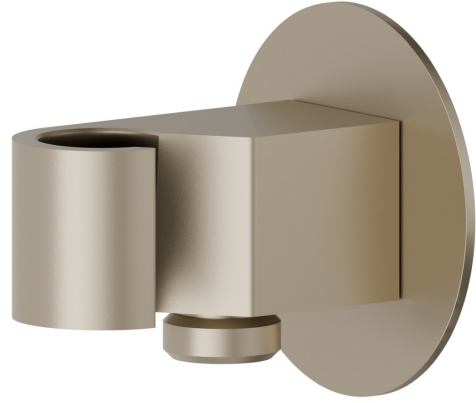

**68498.M0.071**

1/2" wall union with fixed shower holder. Ø70mm - finish Gold Satin

**FEATURES**

|              |                     |
|--------------|---------------------|
| Material     | <b>Brass</b>        |
| Installation | <b>Wall mounted</b> |

**TECHNICAL DRAWING**

**68498.M0.071**

1/2" wall union with fixed shower holder. Ø70mm - finish Gold Satin

## AVAILABLE FINISHES

---

**M0.071**

Gold Satin

**01.093**

finish Matt Black

**21.018**

finish Chrome