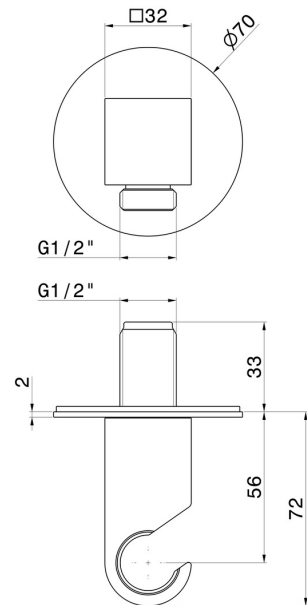

68498.M0.072

1/2" wall union with fixed shower holder. Ø70mm - finish
Copper Satin

FEATURES

Material	Brass
Installation	Wall mounted

TECHNICAL DRAWING

68498.M0.072

1/2" wall union with fixed shower holder. Ø70mm - finish Copper Satin