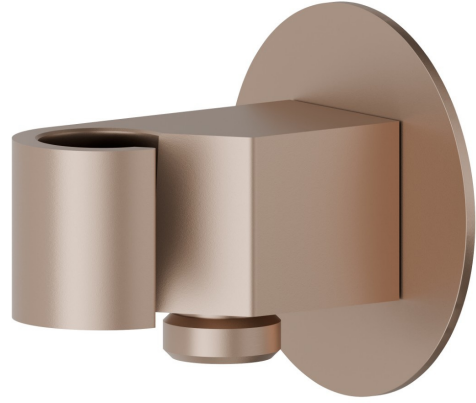

68498.M0.072

1/2" wall union with fixed shower holder. Ø70mm - finish
Copper Satin

FEATURES

Material	Brass
Installation	Wall mounted

TECHNICAL DRAWING

68498.M0.072

1/2" wall union with fixed shower holder. Ø70mm - finish Copper Satin

AVAILABLE FINISHES

M0.072

Copper Satin

01.093

finish Matt Black

21.018

finish Chrome

58.061

finish PVD Copper Bronze

59.064

finish PVD Brushed Gun Metal

59.066

finish PVD Brushed steel

61.020

finish PVD Glossy Gold

M0.070

finish Titanium Satin

M0.071

finish Gold Satin

M0.075

finish Copper Glossy