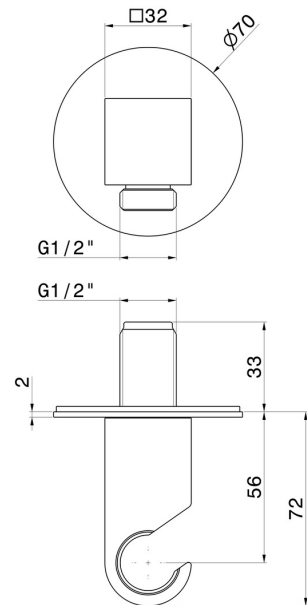

**68498.M0.075**

1/2" wall union with fixed shower holder. Ø70mm - finish  
Copper Glossy

**FEATURES**

Material	<b>Brass</b>
Installation	<b>Wall mounted</b>

**TECHNICAL DRAWING**

**68498.M0.075**

1/2" wall union with fixed shower holder. Ø70mm - finish Copper Glossy