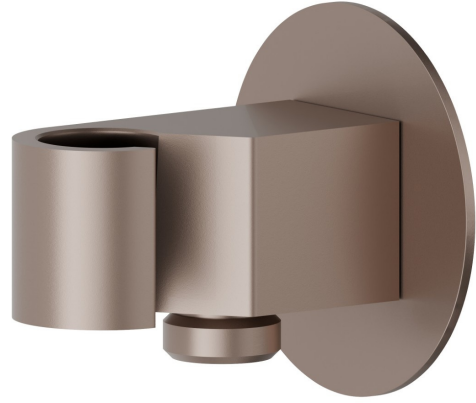

**68498.M0.075**

1/2" wall union with fixed shower holder. Ø70mm - finish  
Copper Glossy

**FEATURES**

Material	<b>Brass</b>
Installation	<b>Wall mounted</b>

**TECHNICAL DRAWING**

**68498.M0.075**

1/2" wall union with fixed shower holder. Ø70mm - finish Copper Glossy

## AVAILABLE FINISHES

---

**M0.075**

Copper Glossy

**01.093**

finish Matt Black

**21.018**

finish Chrome

**58.061**

finish PVD Copper Bronze

**59.064**

finish PVD Brushed Gun Metal

**59.066**

finish PVD Brushed steel

**61.020**

finish PVD Glossy Gold