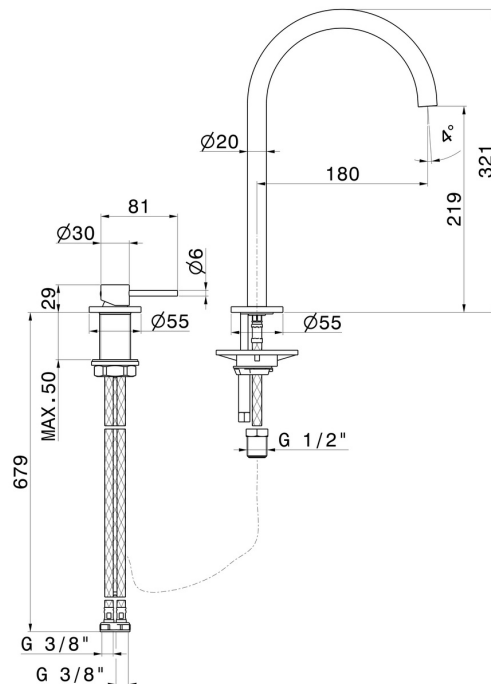

XT

4220.01.014

2-hole basin mixer - finish Matt White

Without pop-up waste set

FEATURES

Material	Brass
Technology	Energy Saving - Save Water
Installation	Freestanding
Version	High version
Hole type	2 holes
Control type	Single lever
Waste / Drain set	Without waste set
Water mixing	Mechanical

TECHNICAL DRAWING

XT

4220.01.014

2-hole basin mixer - finish Matt White

AVAILABLE FINISHES

01.014

Matt White

01.093