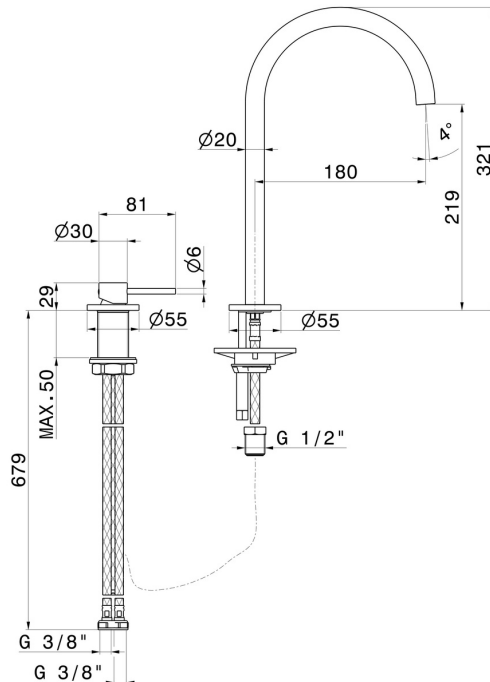

XT

4220.01.093

2-hole basin mixer - finish Matt Black

Without pop-up waste set

FEATURES

Material	Brass
Technology	Energy Saving - Save Water
Installation	Freestanding
Version	High version
Hole type	2 holes
Control type	Single lever
Waste / Drain set	Without waste set
Water mixing	Mechanical

TECHNICAL DRAWING

XT

4220.01.093

2-hole basin mixer - finish Matt Black

AVAILABLE FINISHES

01.093

Matt Black

01.014