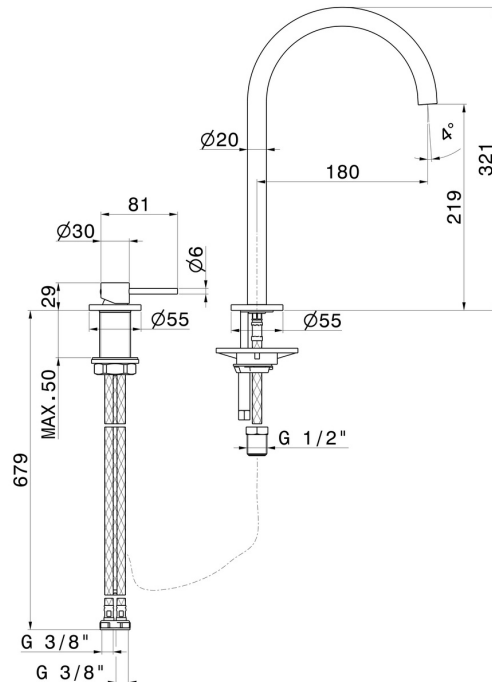

XT

4220.61.020

2-hole basin mixer - finish PVD Glossy Gold

Without pop-up waste set

PVD Glossy Gold

FEATURES

Material	Brass
Technology	Energy Saving - Save Water
Installation	Freestanding
Version	High version
Hole type	2 holes
Control type	Single lever
Waste / Drain set	Without waste set
Water mixing	Mechanical

TECHNICAL DRAWING

XT

4220.61.020

2-hole basin mixer - finish PVD Glossy Gold

AVAILABLE FINISHES

61.020

PVD Glossy Gold

01.014