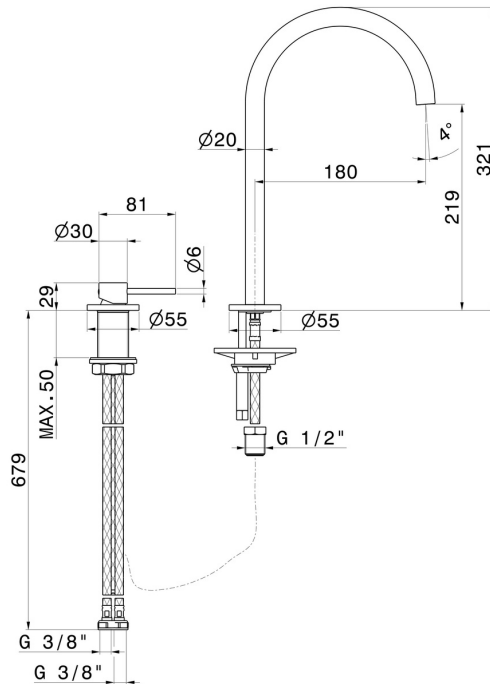

## 4220.M0.070

2-hole basin mixer - finish Titanium Satin

Without pop-up waste set

### FEATURES

Material	<b>Brass</b>
Technology	<b>Energy Saving - Save Water</b>
Installation	<b>Freestanding</b>
Version	<b>High version</b>
Hole type	<b>2 holes</b>
Control type	<b>Single lever</b>
Waste / Drain set	<b>Without waste set</b>
Water mixing	<b>Mechanical</b>

### TECHNICAL DRAWING

**XT**

**4220.M0.070**

2-hole basin mixer - finish Titanium Satin

**AVAILABLE FINISHES**

---

**M0.070**

Titanium Satin