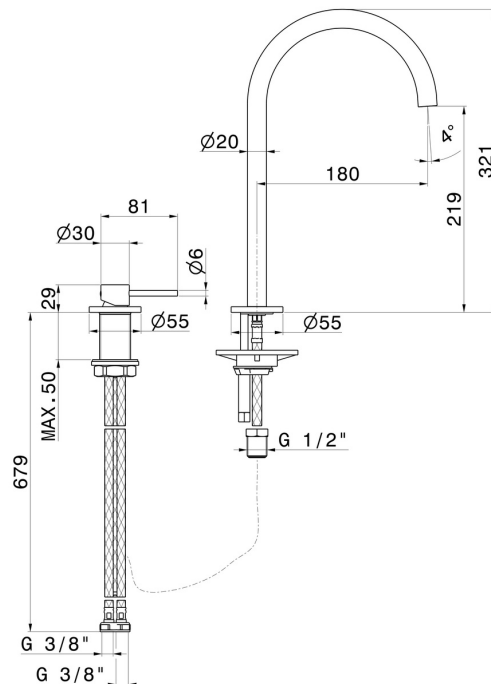

## 4220.M0.072

2-hole basin mixer - finish Copper Satin

Without pop-up waste set

### FEATURES

Material	<b>Brass</b>
Technology	<b>Energy Saving - Save Water</b>
Installation	<b>Freestanding</b>
Version	<b>High version</b>
Hole type	<b>2 holes</b>
Control type	<b>Single lever</b>
Waste / Drain set	<b>Without waste set</b>
Water mixing	<b>Mechanical</b>

### TECHNICAL DRAWING

**XT**

**4220.M0.072**

2-hole basin mixer - finish Copper Satin

**AVAILABLE FINISHES**

---

**M0.072**

Copper Satin