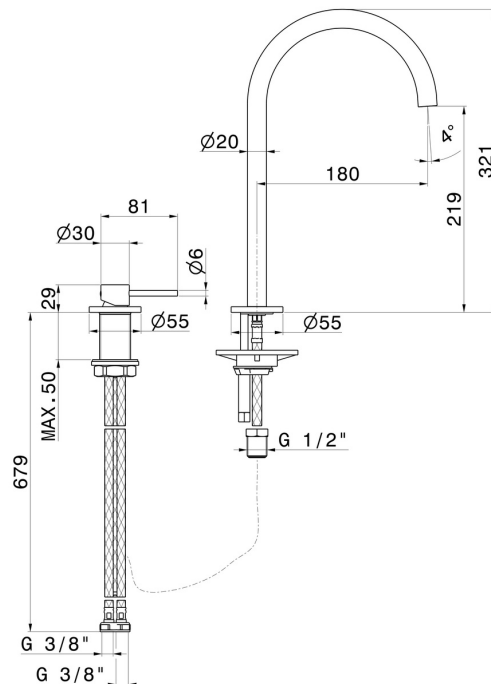

XT

4220.M0.075

2-hole basin mixer - finish Copper Glossy

Without pop-up waste set

FEATURES

Material	Brass
Technology	Energy Saving - Save Water
Installation	Freestanding
Version	High version
Hole type	2 holes
Control type	Single lever
Waste / Drain set	Without waste set
Water mixing	Mechanical

TECHNICAL DRAWING

XT

4220.M0.075

2-hole basin mixer - finish Copper Glossy

AVAILABLE FINISHES

M0.075

Copper Glossy

01.014