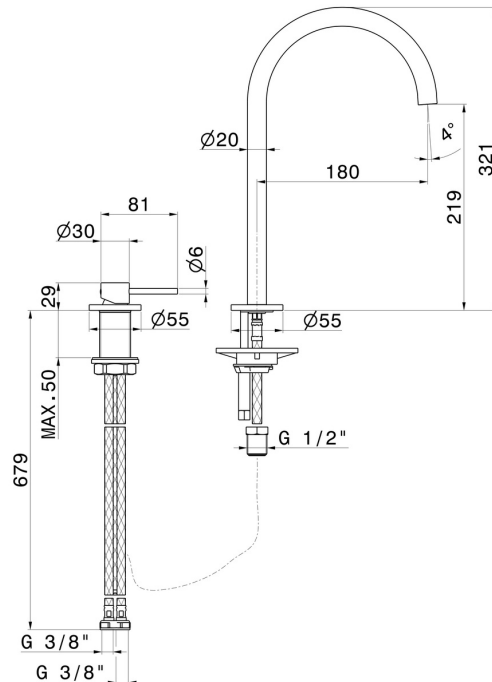

XT

4220.M0.077

2-hole basin mixer - finish Carbon Satin

Without pop-up waste set

FEATURES

Material	Brass
Technology	Energy Saving - Save Water
Installation	Freestanding
Version	High version
Hole type	2 holes
Control type	Single lever
Waste / Drain set	Without waste set
Water mixing	Mechanical

TECHNICAL DRAWING

XT

4220.M0.077

2-hole basin mixer - finish Carbon Satin

AVAILABLE FINISHES

M0.077

Carbon Satin

01.014