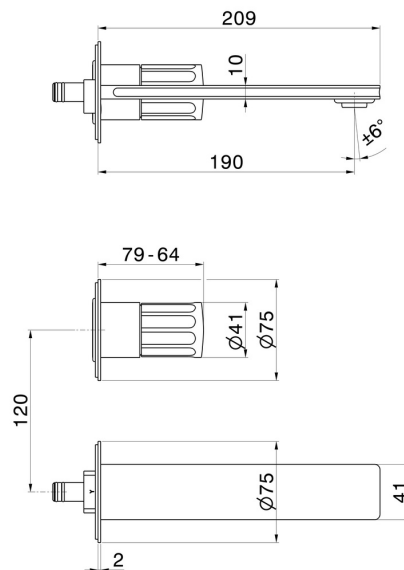

IONIKA

72828E.01.014

2-hole wall-mounted washbasin group - finish Matt White

External part. Without pop-up waste set

FEATURES

Material	Brass
Technology	Energy Saving - Save Water
Installation	Wall mounted
Spout	Standard spout
Hole type	2 holes
Control type	Single lever
Waste / Drain set	Without waste set
Water mixing	Mechanical
Required for installation	<u>31076.00.000</u>

TECHNICAL DRAWING

IONIKA

72828E.01.014

2-hole wall-mounted washbasin group - finish Matt White

AVAILABLE FINISHES

01.014

Matt White

01.093