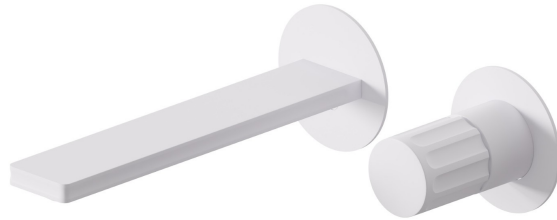

IONIKA

72828E.01.014

2-hole wall-mounted washbasin group - finish Matt White

External part. Without pop-up waste set

FEATURES

Material	Brass
Technology	Energy Saving - Save Water
Installation	Wall mounted
Spout	Standard spout
Hole type	2 holes
Control type	Single lever
Waste / Drain set	Without waste set
Water mixing	Mechanical
Required for installation	<u>31076.00.000</u>

TECHNICAL DRAWING

IONIKA

72828E.01.014

2-hole wall-mounted washbasin group - finish Matt White

AVAILABLE FINISHES

01.014

Matt White

01.093