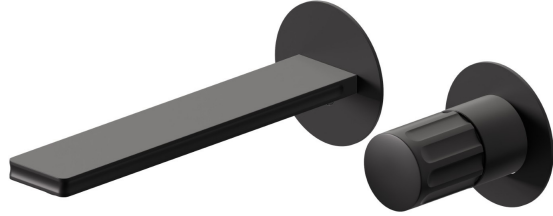

IONIKA

72828E.01.093

2-hole wall-mounted washbasin group - finish Matt Black

External part. Without pop-up waste set

Matt Black

FEATURES

Material	Brass
Technology	Energy Saving - Save Water
Installation	Wall mounted
Spout	Standard spout
Hole type	2 holes
Control type	Single lever
Waste / Drain set	Without waste set
Water mixing	Mechanical
Required for installation	<u>31076.00.000</u>

TECHNICAL DRAWING

IONIKA

72828E.01.093

2-hole wall-mounted washbasin group - finish Matt Black

AVAILABLE FINISHES

01.093

Matt Black

01.014

finish Matt White

21.018

finish Chrome

59.064

finish PVD Brushed Gun Metal

59.066

finish PVD Brushed steel

59.067