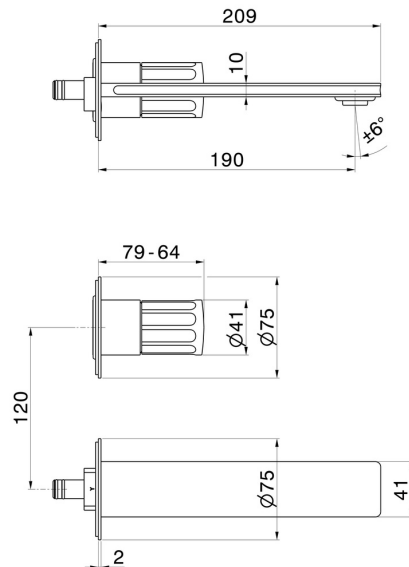

IONIKA

72828E.01.093

2-hole wall-mounted washbasin group - finish Matt Black

External part. Without pop-up waste set

Matt Black

FEATURES

Material	Brass
Technology	Energy Saving - Save Water
Installation	Wall mounted
Spout	Standard spout
Hole type	2 holes
Control type	Single lever
Waste / Drain set	Without waste set
Water mixing	Mechanical
Required for installation	<u>31076.00.000</u>

TECHNICAL DRAWING

IONIKA

72828E.01.093

2-hole wall-mounted washbasin group - finish Matt Black

AVAILABLE FINISHES

01.093

Matt Black

01.014