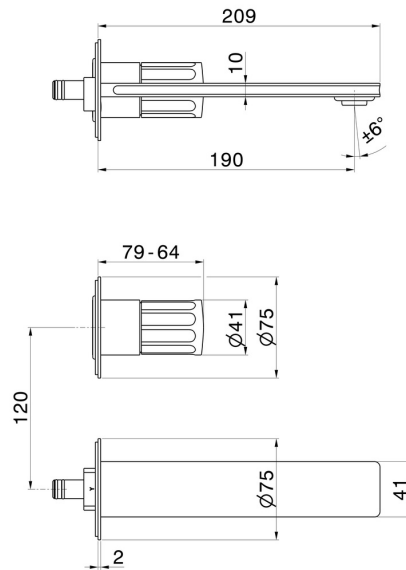

IONIKA

72828E.21.018

2-hole wall-mounted washbasin group - finish Chrome

External part. Without pop-up waste set

Chrome

FEATURES

Material	Brass
Technology	Energy Saving - Save Water
Installation	Wall mounted
Spout	Standard spout
Hole type	2 holes
Control type	Single lever
Waste / Drain set	Without waste set
Water mixing	Mechanical
Required for installation	<u>31076.00.000</u>

TECHNICAL DRAWING

IONIKA

72828E.21.018

2-hole wall-mounted washbasin group - finish Chrome

AVAILABLE FINISHES

21.018

Chrome

01.014