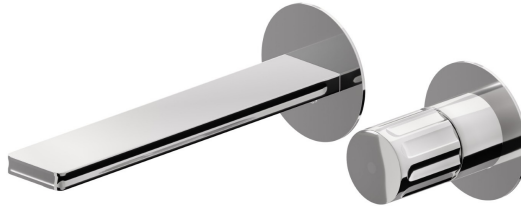

IONIKA

72828E.21.018

2-hole wall-mounted washbasin group - finish Chrome

External part. Without pop-up waste set

Chrome

FEATURES

Material	Brass
Technology	Energy Saving - Save Water
Installation	Wall mounted
Spout	Standard spout
Hole type	2 holes
Control type	Single lever
Waste / Drain set	Without waste set
Water mixing	Mechanical
Required for installation	<u>31076.00.000</u>

TECHNICAL DRAWING

IONIKA

72828E.21.018

2-hole wall-mounted washbasin group - finish Chrome

AVAILABLE FINISHES

21.018

Chrome

01.014

finish Matt White

01.093

finish Matt Black

59.064

finish PVD Brushed Gun Metal

59.066

finish PVD Brushed steel

59.067